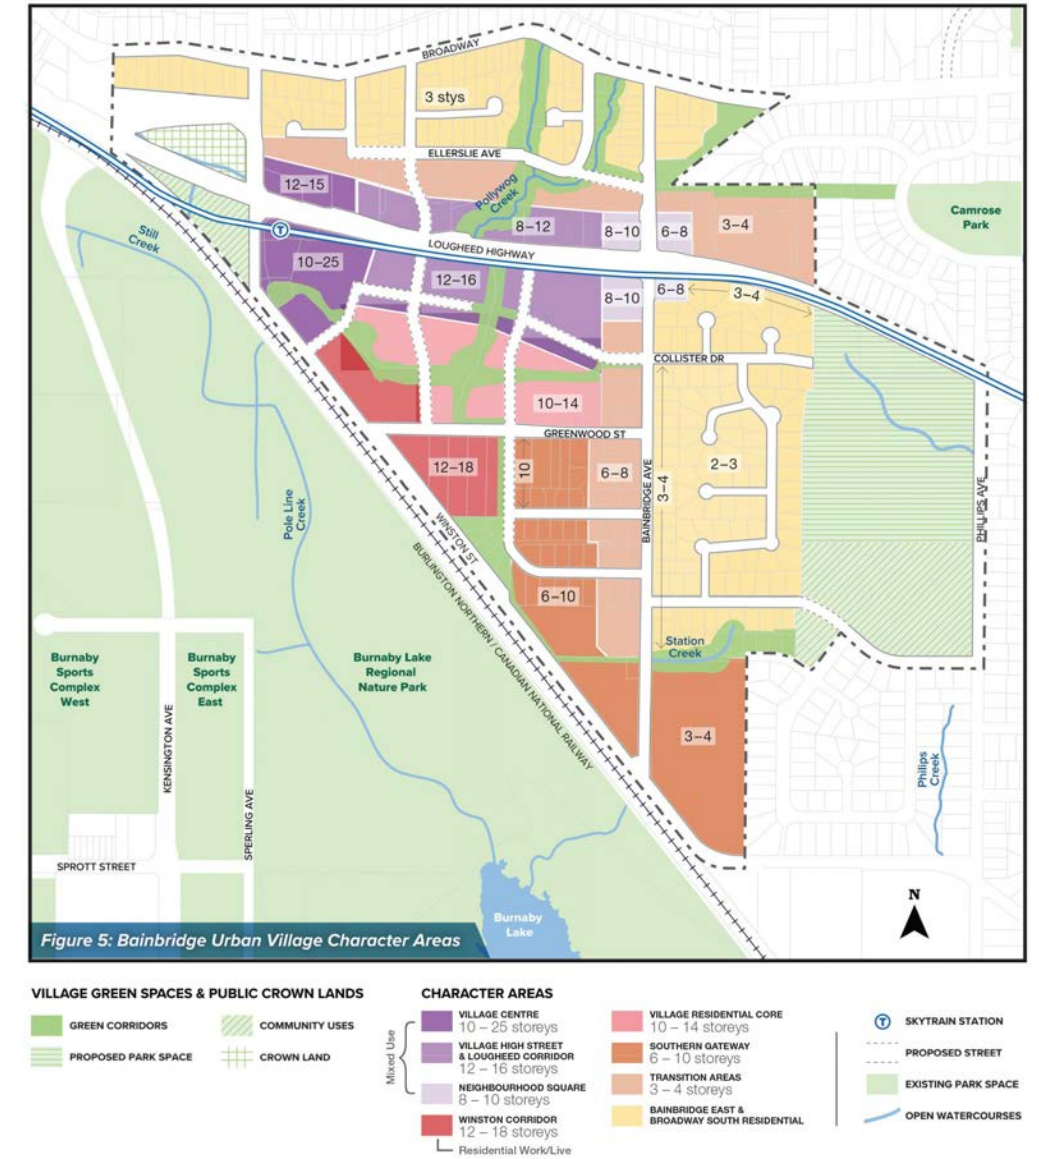

City's Original Land Use Map

Our Proposed Land Use Map

Phase 2 Draft Land Use Map

*Storey allocations taken from Bainbridge Urban Village Community Plan Phase 2 Consultation Guide