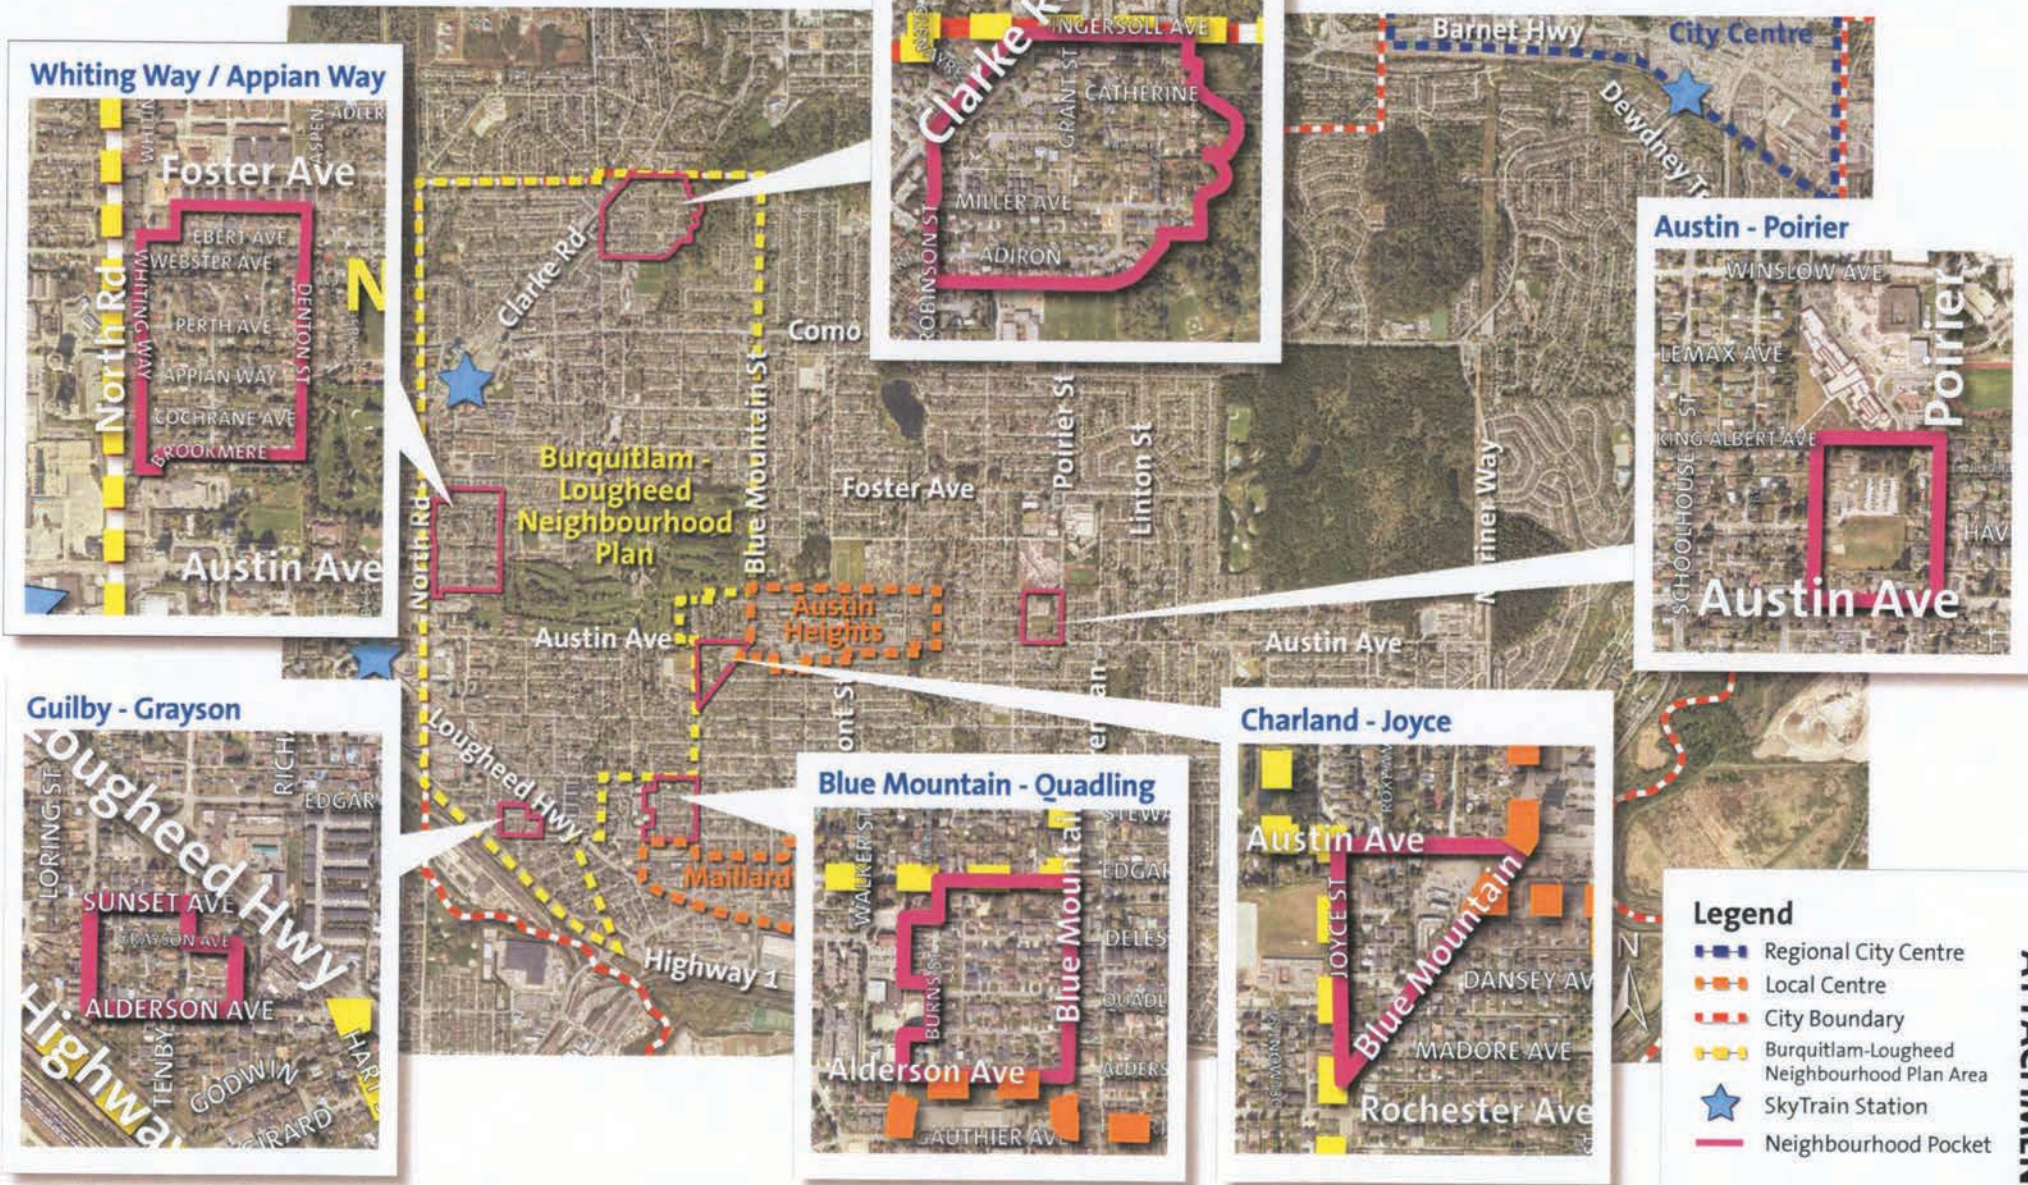

# SWHR - Neighbourhood Pockets

**Whiting Way / Appian Way**

**Miller - Grant**

**Austin - Poirier**

**Guilby - Grayson**

**Blue Mountain - Quadling**

**Charland - Joyce**

**Legend**

- Regional City Centre
- Local Centre
- City Boundary
- Burquittlam-Lougheed Neighbourhood Plan Area
- SkyTrain Station
- Neighbourhood Pocket